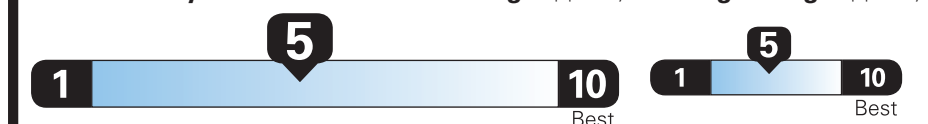

Fuel Economy & Greenhouse Gas Rating (tailpipe only) Smog Rating (tailpipe only)

This vehicle emits 369 grams CO₂ per mile. The best emits 0 grams per mile (tailpipe only). Producing and distributing fuel also create emissions; learn more at fueleconomy.gov.

Actual results will vary for many reasons, including driving conditions and how you drive and maintain your vehicle. The average new vehicle gets 27 MPG and costs $7,500 to fuel over 5 years. Cost estimates are based on 15,000 miles per year at $2.70 per gallon. MPG_e is miles per gasoline gallon equivalent. Vehicle emissions are a significant cause of climate change and smog.

fueleconomy.gov

Calculate personalized estimates and compare vehicles

Smartphone QR Code™

GOVERNMENT 5-STAR SAFETY RATINGS

Overall Vehicle Score ★★★★★

Based on the combined ratings of frontal, side and rollover. Should ONLY be compared to other vehicles of similar size and weight.

Frontal Crash	Driver Passenger	★★★★★

Based on the risk of injury in a frontal impact. Should ONLY be compared to other vehicles of similar size and weight.

Side Crash	Front seat Rear seat	★★★★★

Based on the risk of injury in a side impact.

Rollover	★★★★★

Based on the risk of rollover in a single-vehicle crash.

Star ratings range from 1 to 5 stars (★★★★★), with 5 being the highest.

Source: National Highway Traffic Safety Administration (NHTSA).
www.safercar.gov or 1-888-327-4236

THE LINCOLN WAY™ APP

Your Dashboard of Services & Features

1. Download the Lincoln Way app* and you can:
2. Remotely start, lock and unlock your vehicle
   - Locate your vehicle and check approximate fuel range
   - Receive vehicle health alerts

The Lincoln Connect™ modem is active and sending vehicle data (e.g., diagnostics) to Lincoln. See in-vehicle Settings for connectivity options.

Lincoln Protect™

Insist on Lincoln Protect! The only extended service plan fully backed by Lincoln and honored at every Lincoln dealership in the U.S., Canada and Mexico. See your Lincoln dealer or visit www.LincolnOwner.com

WARNING: Operating, servicing and maintaining a passenger vehicle, pickup truck, van, or off-road vehicle can expose you to chemicals including engine exhaust, carbon monoxide, phthalates, and lead, which are known to the State of California to cause cancer and birth defects or other reproductive harm. To minimize exposure, avoid breathing exhaust, do not idle the engine except as necessary, service your vehicle in a well-ventilated area and wear gloves or wash your hands frequently when servicing your vehicle. For more information go to www.P65Warnings.ca.gov/passenger-vehicle.

SCAN OR TEXT 5LMUL26561 TO 59173

Msg & Data rates may apply. Text HELP for help

www.lincoln.com/help/privacy-terms/